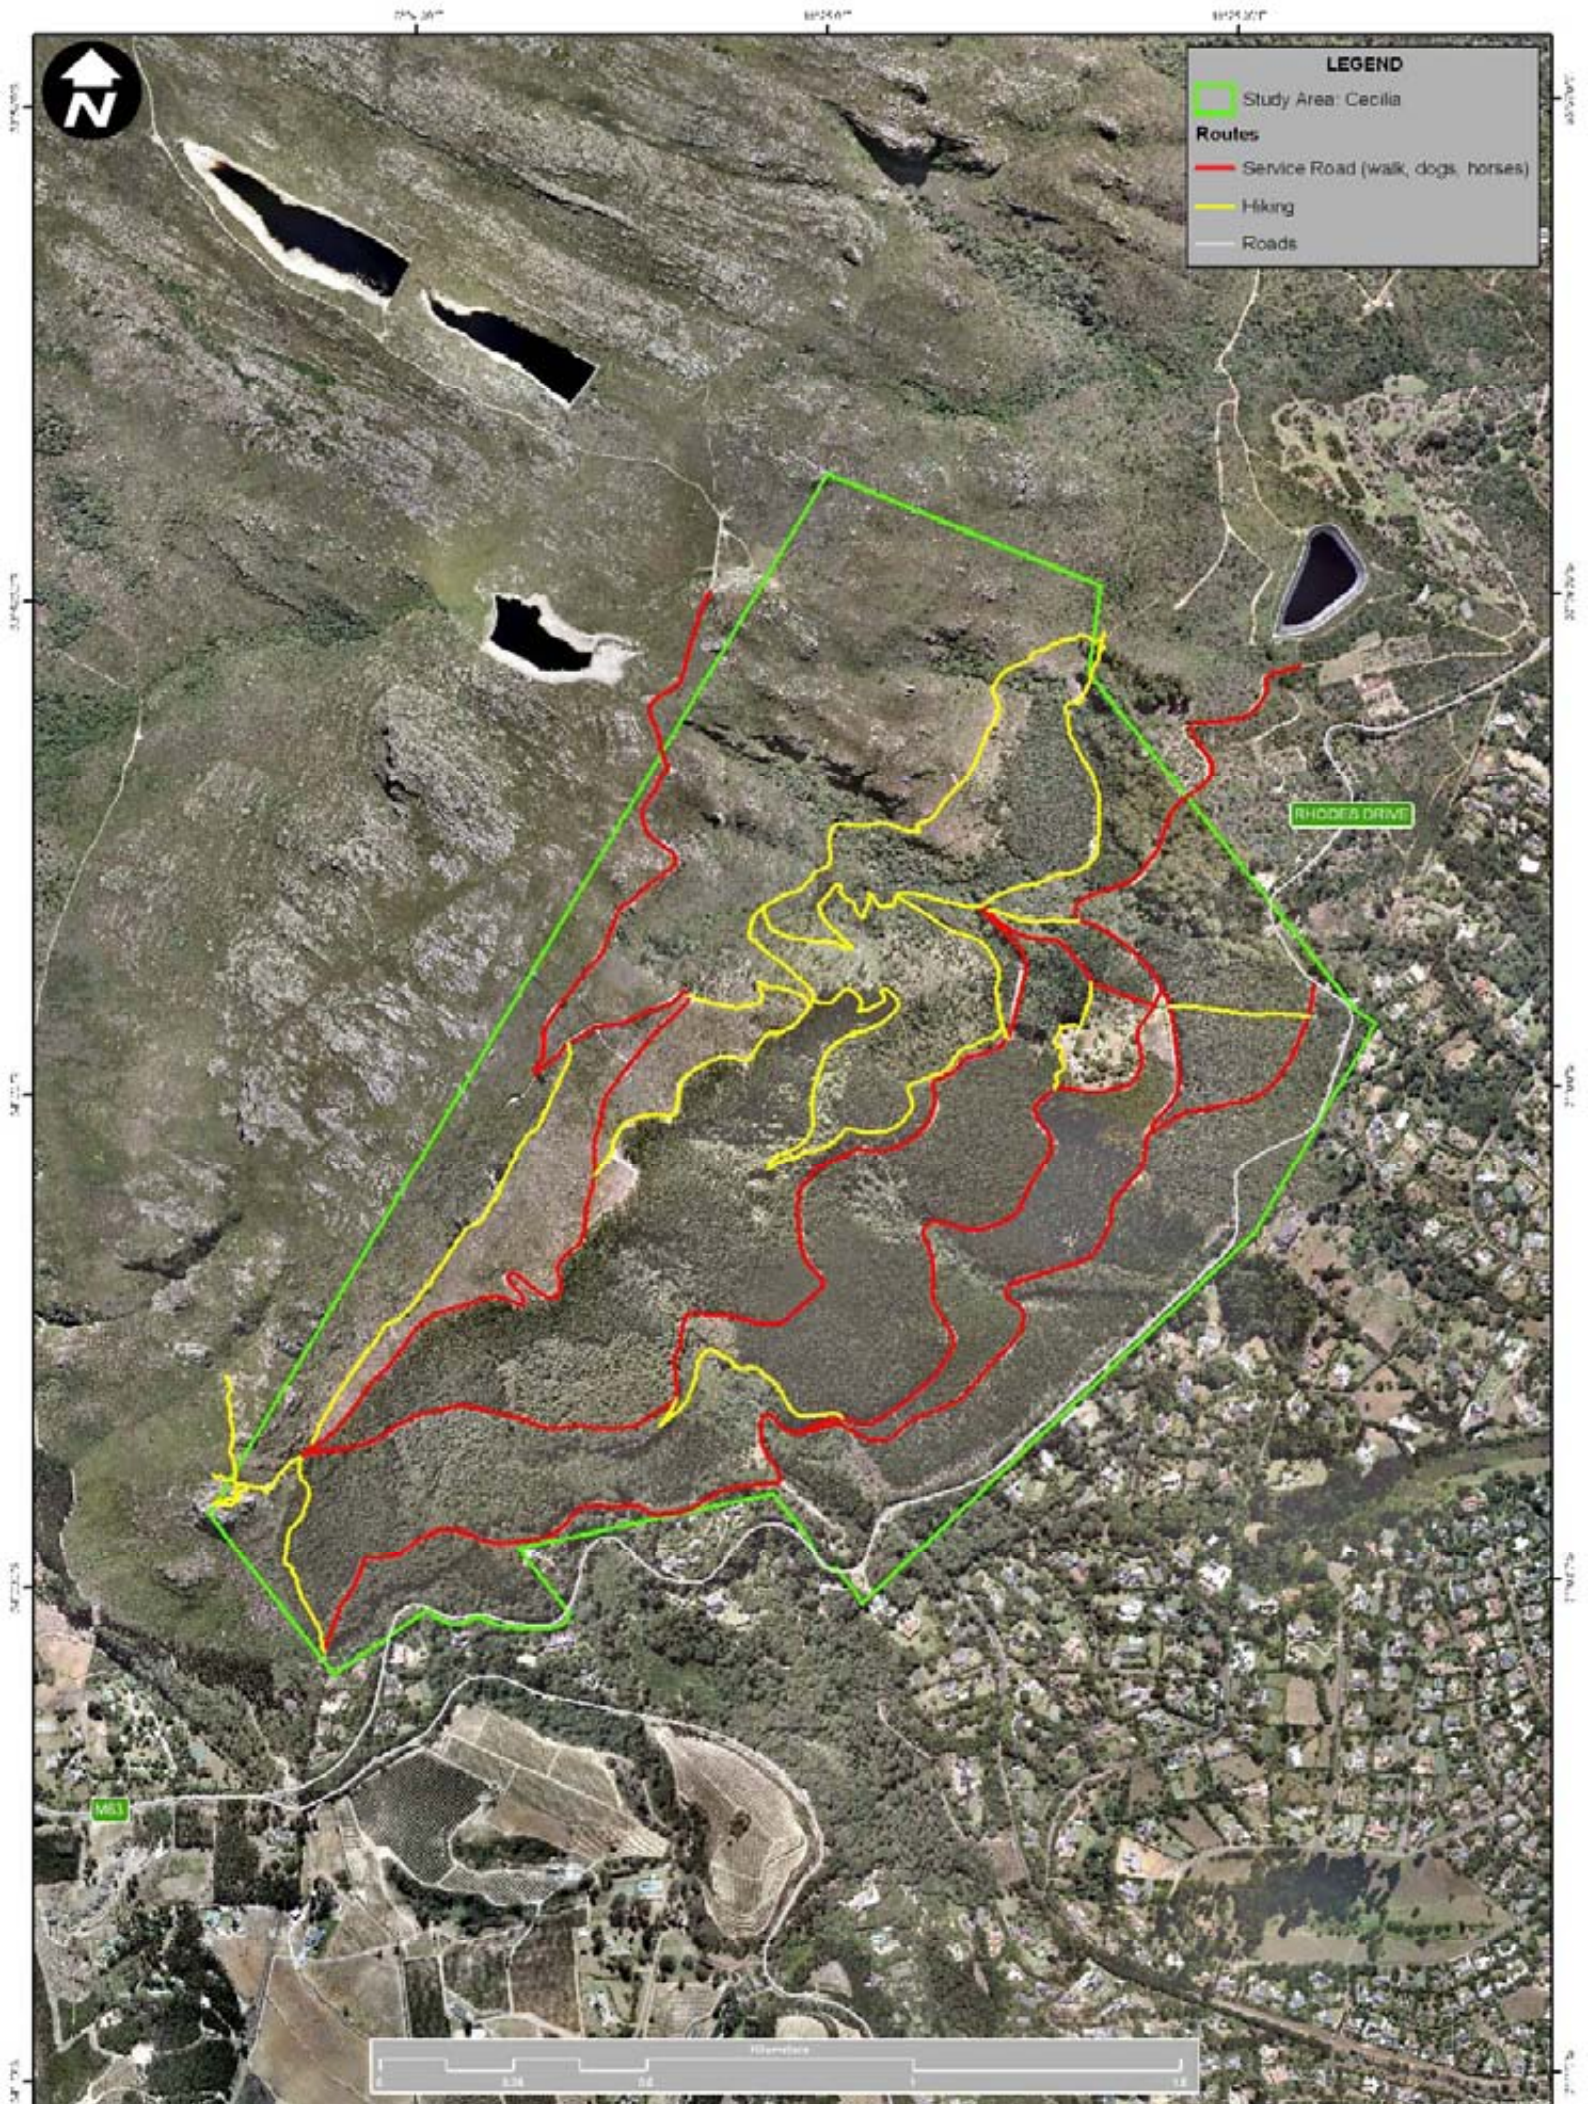

Tokai/Cecilia Management Framework
 Fig 6A: Cecilia Broad Landscape Proposal 2010

Tokai/Cecilia Management Framework
 Fig 6B: Cecilia Broad Landscape Proposal 2015

Tokai/Cecilia Management Framework

Fig 6C: Cecilia Broad Landscape Proposal 2020

Tokai/Cecilia Management Framework
 Fig 6D: Cecilia Broad Landscape Proposal 2025

Tokai/Cecilia Management Framework
 Fig 7: Cecilia Recreational Use Areas

Tokai/Cecilia Management Framework
 Fig 8: Cecilia CDF Zoning